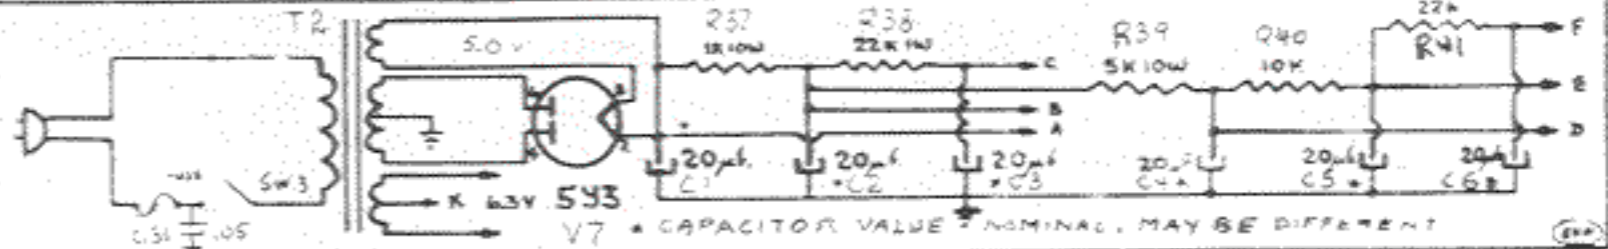

MODEL NO. R-12-R Reverberocket

TUBE LOCATION

6SL7 6SN7 6SN7 6SL7 6V6 6V6 5Y3

the **Ampeg**

INDUSTRIAL PARK, LINDEN, N. J.  
PHONE: 201-925-6700