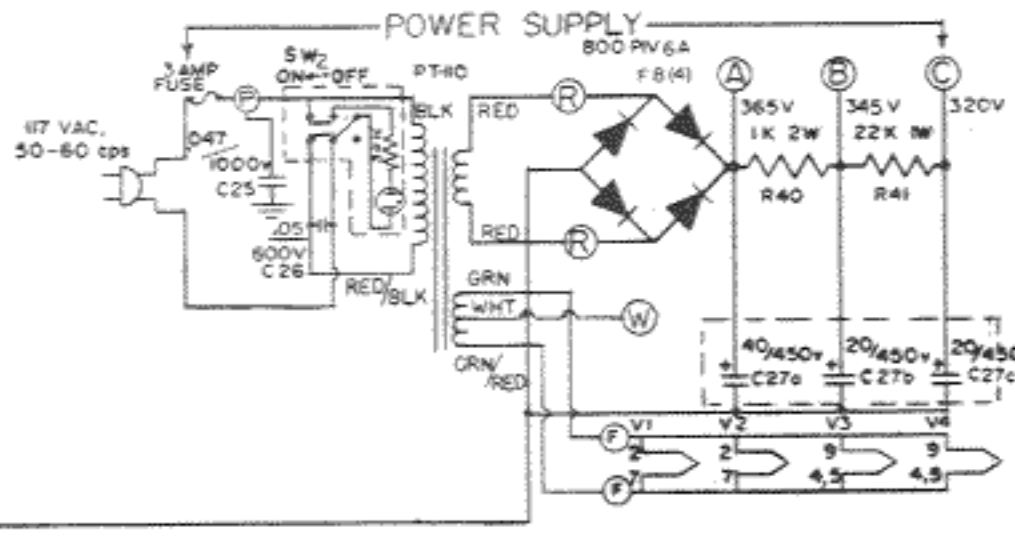

BRIGHT
NORMAL

TREMOLO

NOTE: DC VOLTAGE READINGS WITH NO SIGNAL INSERTED
 VOLTAGE READING WITH 20,000 Ω / VOLT METER
 CAPACITORS IN 400V B.M.F.D. UNLESS OTHERWISE STATED.
 ALL RESISTORS 1/2W-10% UNLESS OTHERWISE STATED

POST OFFICE BOX 315
 AREA CODE 1201 933-4749

ampeg
 LINDEN, NEW JERSEY 07036
MODEL J-12 JET
 TUBE LOCATION:
 7591, 7591, 12AX7, 12AX7.
 DWN. C.W. 1968
 DRG. NO. 03500 400143