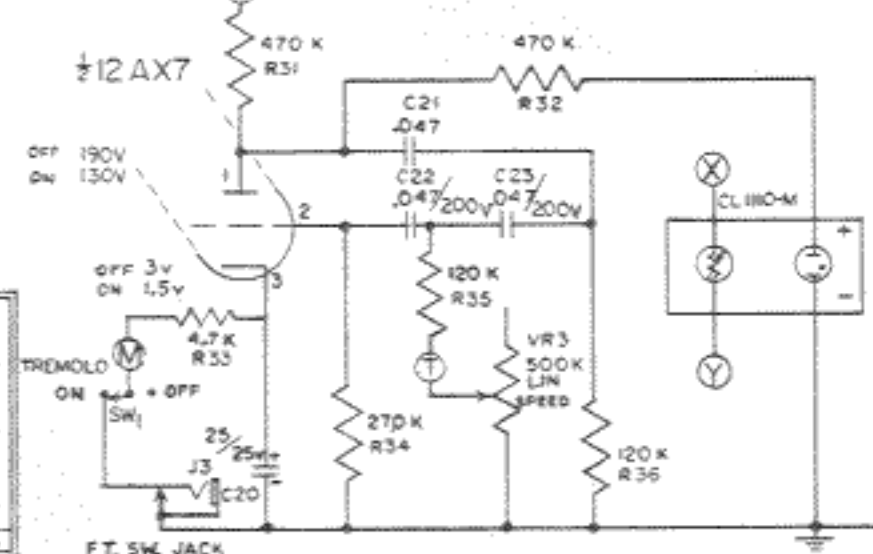

BRIGHT
NORMAL

TREMOLO

NOTE: DC VOLTAGE READINGS WITH NO SIGNAL INSERTED
 VOLTAGE READING WITH 20,000 Ω / VOLT METER
 CAPACITORS IN 400V B.M.F.D. UNLESS OTHERWISE STATED.
 ALL RESISTORS 1/2W-10% UNLESS OTHERWISE STATED

POST OFFICE BOX 315
 AREA CODE 1201 933-4749

ampeg
 LINDEN, NEW JERSEY 07036
MODEL J-12 JET
 TUBE LOCATION:
 7591, 7591, 12AX7, 12AX7.
 DWN. C.W. 1968
 DRG. NO. 03500 400143