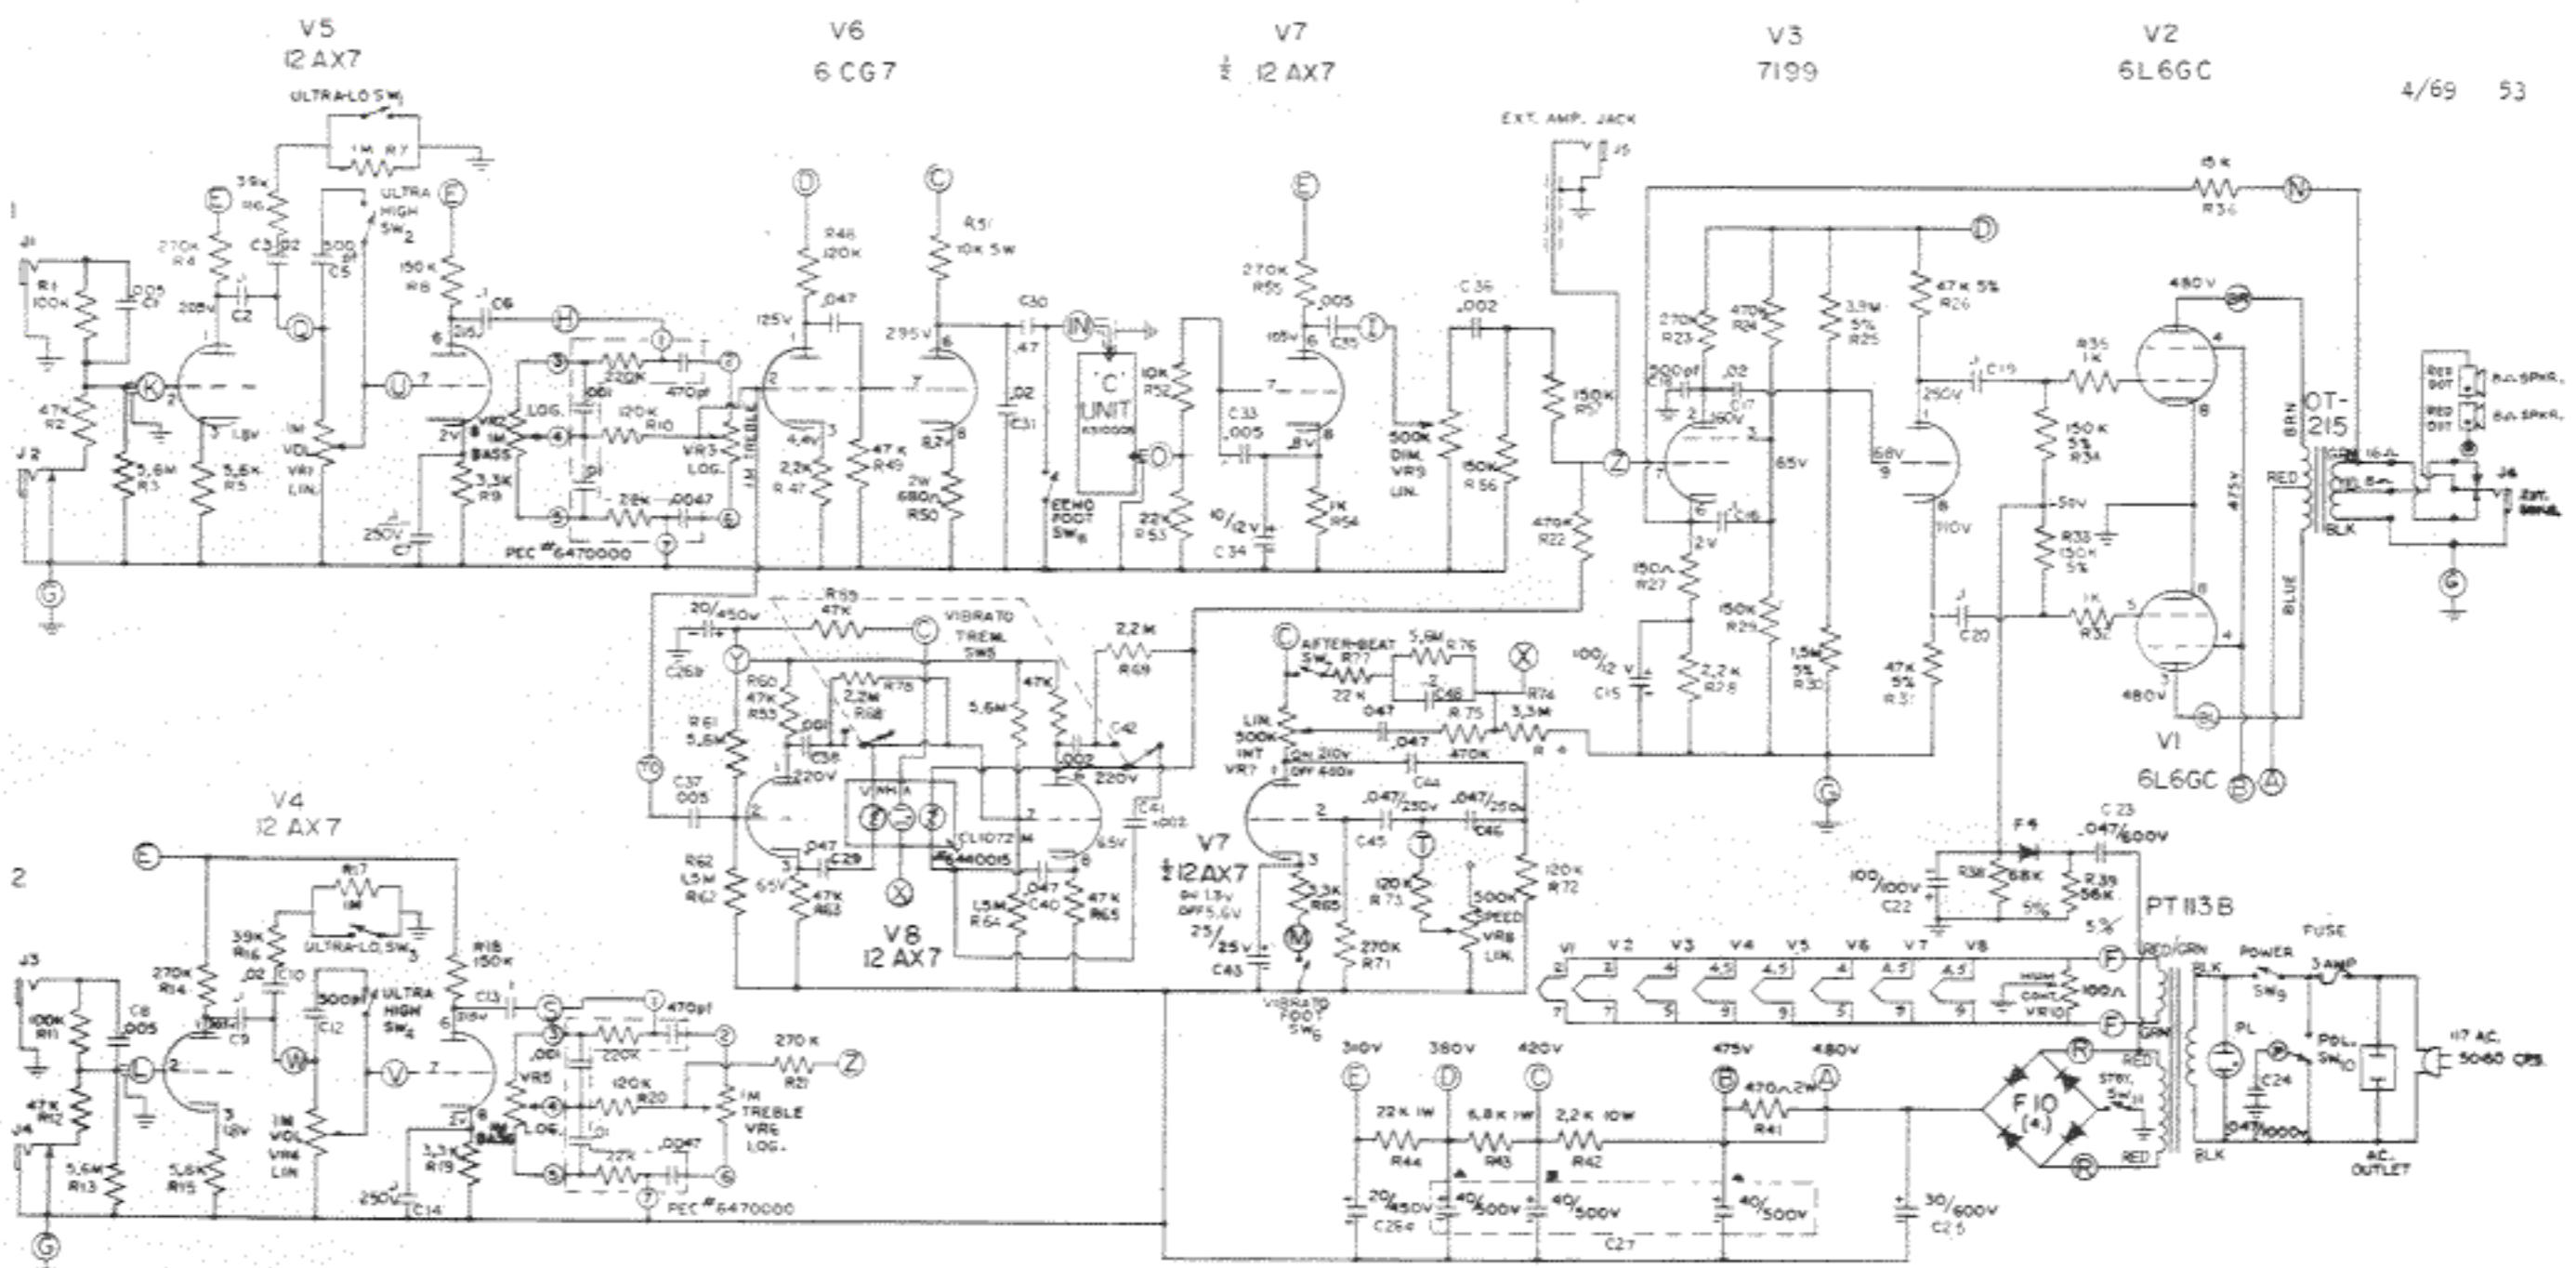

CHANNEL 1  
BRIGHT  
NORMAL

NOTE  
DC VOLTAGE READINGS WITH NO SIGNAL INSERTED.  
VOLTAGE READING WITH 20000Ω VOLT METER.  
ALL CAPACITORS IN MED. & 400V } UNLESS OTHERWISE STATED  
ALL RESISTORS 1/2 W, 10% }  
U.S. PAT. 3368257

POST OFFICE BOX 319

**MODEL GV 22**

TUBE LOCATION  
6L6GC 6L6GC 799 12AX7 12AX7  
6CG7 12AX7 12AX7

ampeg  
LINDEN, NEW JERSEY

DRM CW 868 DRG NO D4000 4G0155